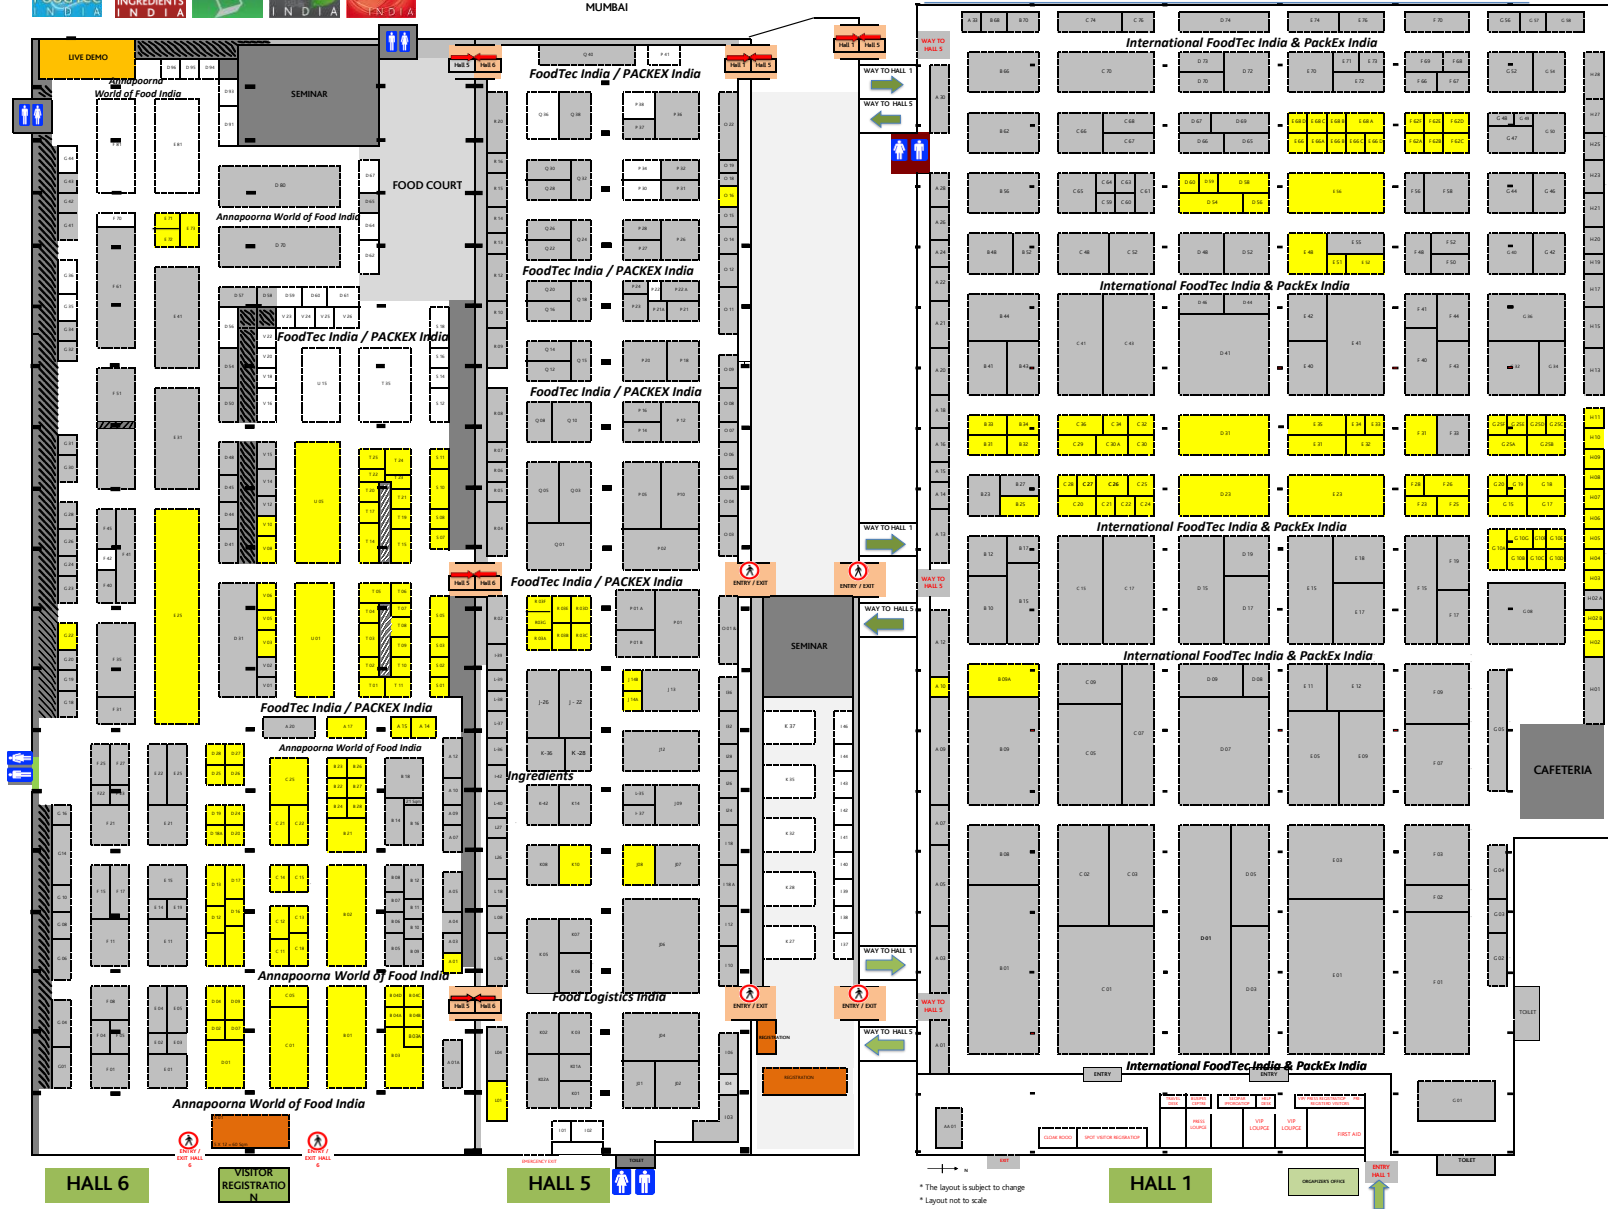

SEPTEMBER 27 - 29, 2018, Hall 1, 5 & 6, BOMBAY EXHIBITION CENTRE, MUMBAI